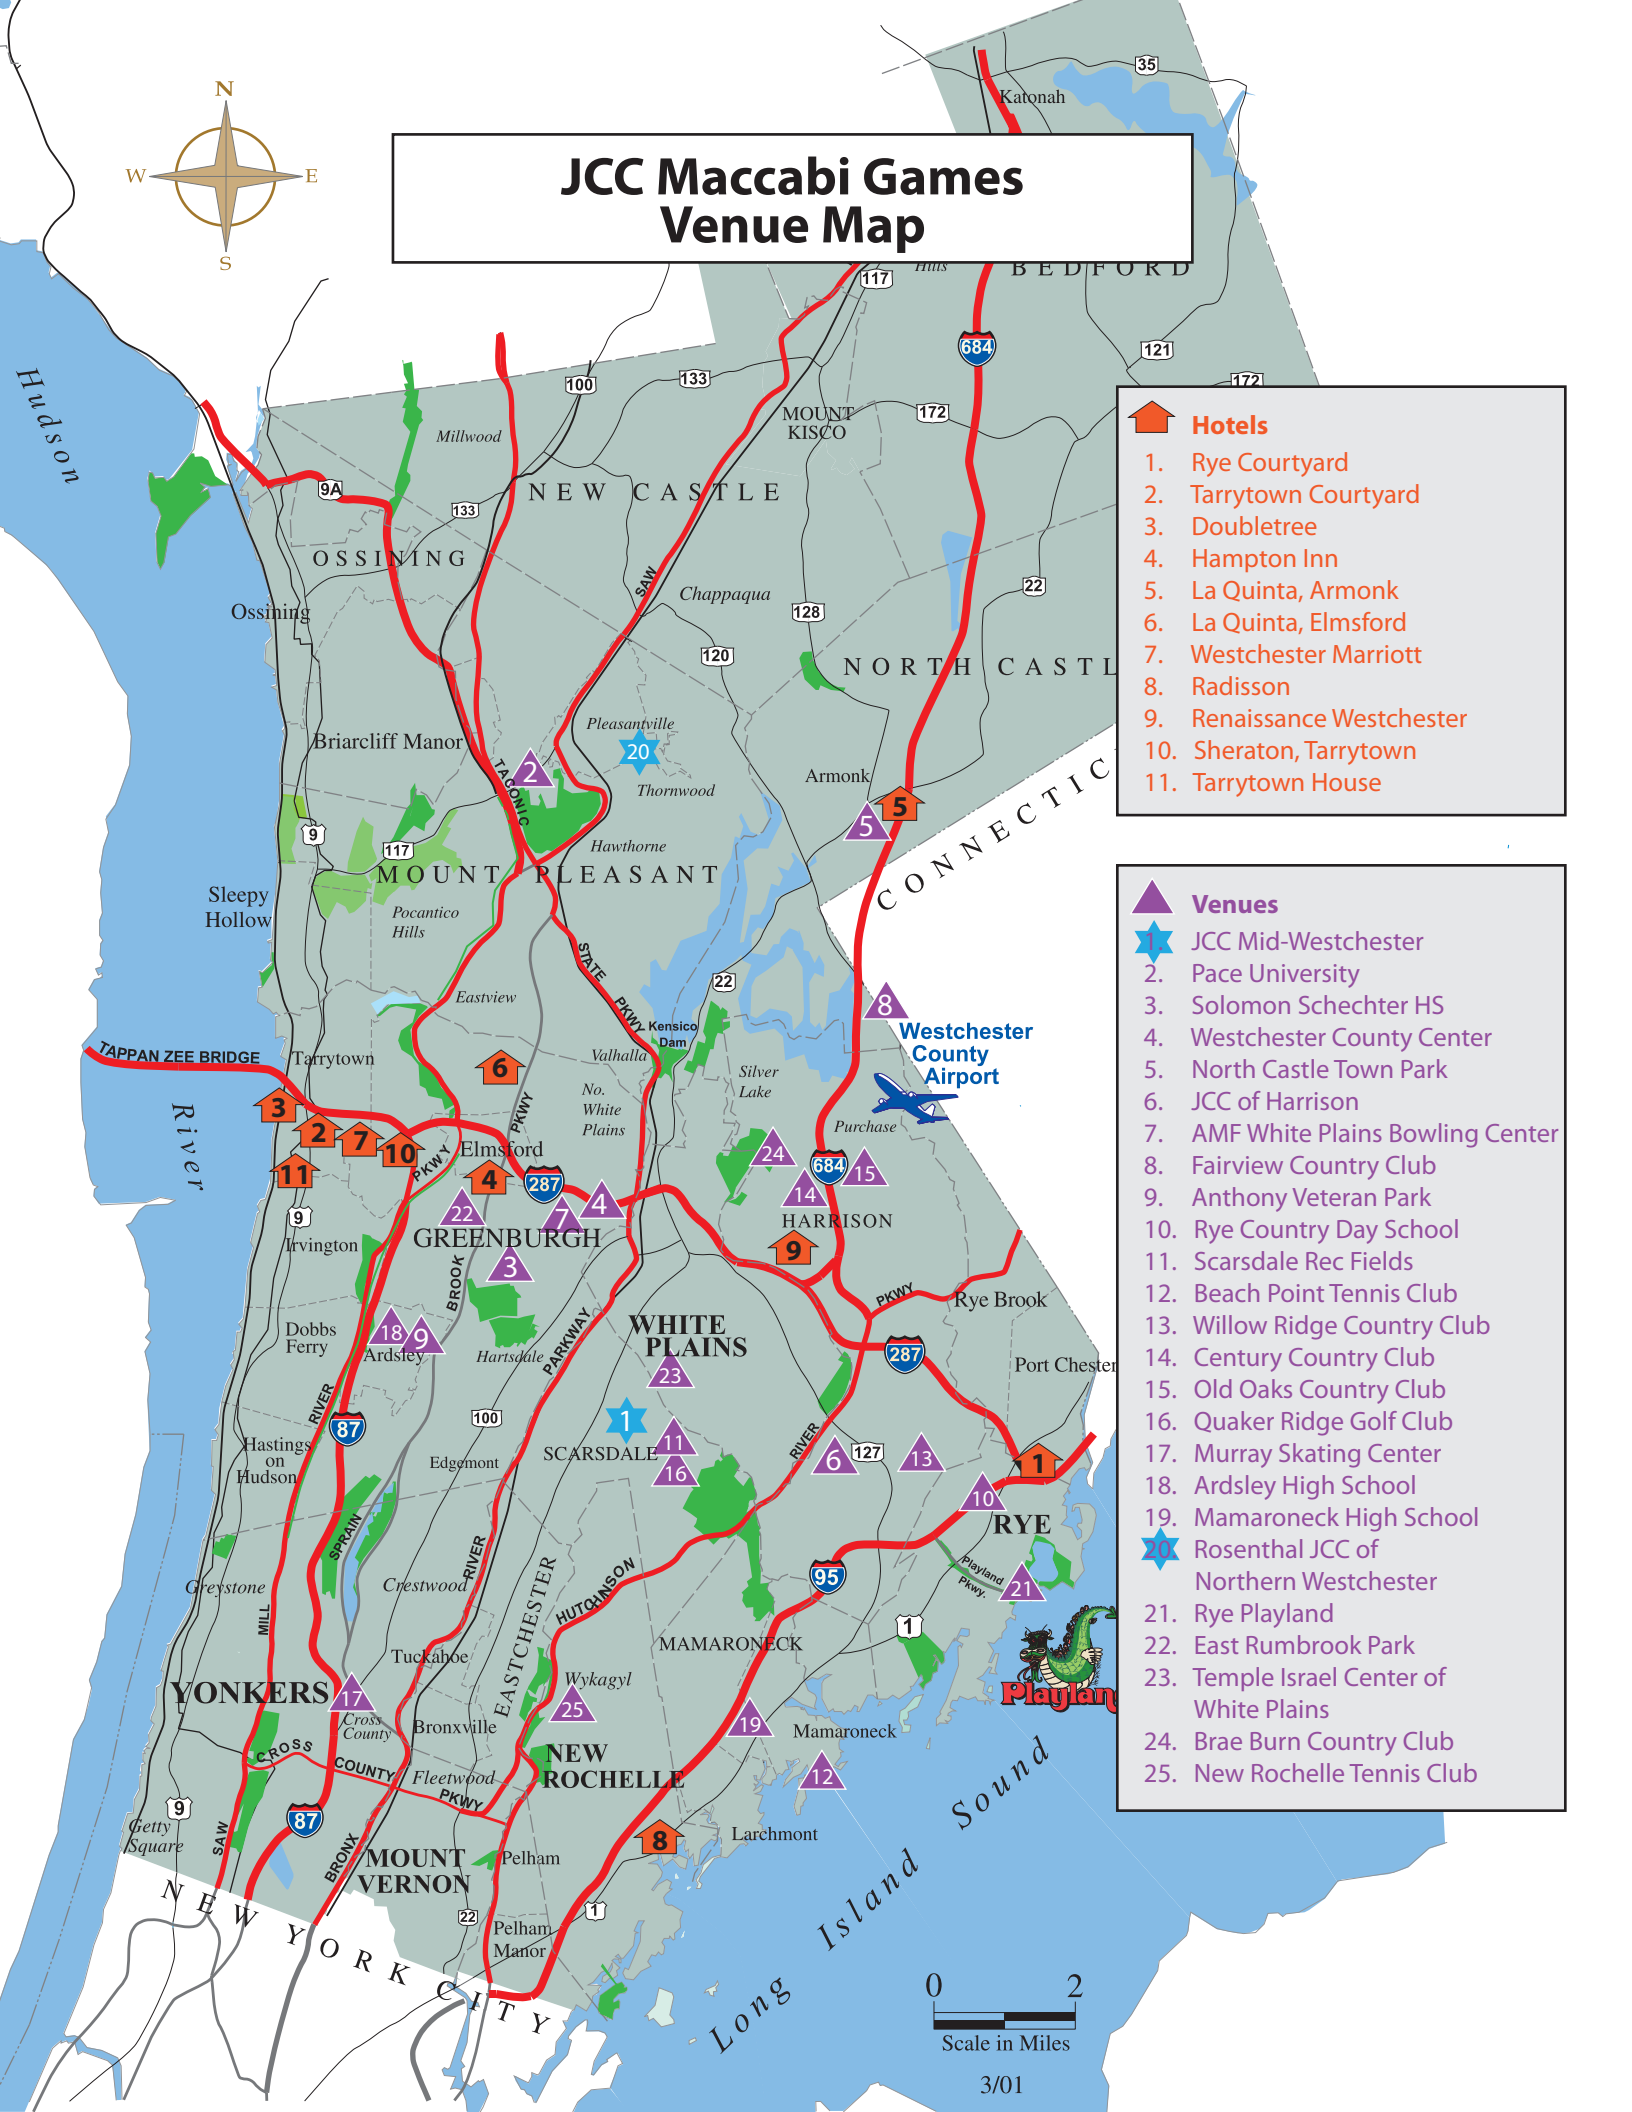

JCC Maccabi Games Venue Map

- Hotels**
1. Rye Courtyard
 2. Tarrytown Courtyard
 3. Doubletree
 4. Hampton Inn
 5. La Quinta, Armonk
 6. La Quinta, Elmsford
 7. Westchester Marriott
 8. Radisson
 9. Renaissance Westchester
 10. Sheraton, Tarrytown
 11. Tarrytown House

- Venues**
1. JCC Mid-Westchester
 2. Pace University
 3. Solomon Schechter HS
 4. Westchester County Center
 5. North Castle Town Park
 6. JCC of Harrison
 7. AMF White Plains Bowling Center
 8. Fairview Country Club
 9. Anthony Veteran Park
 10. Rye Country Day School
 11. Scarsdale Rec Fields
 12. Beach Point Tennis Club
 13. Willow Ridge Country Club
 14. Century Country Club
 15. Old Oaks Country Club
 16. Quaker Ridge Golf Club
 17. Murray Skating Center
 18. Ardsley High School
 19. Mamaroneck High School
 20. Rosenthal JCC of Northern Westchester
 21. Rye Playland
 22. East Rumbrook Park
 23. Temple Israel Center of White Plains
 24. Brae Burn Country Club
 25. New Rochelle Tennis Club